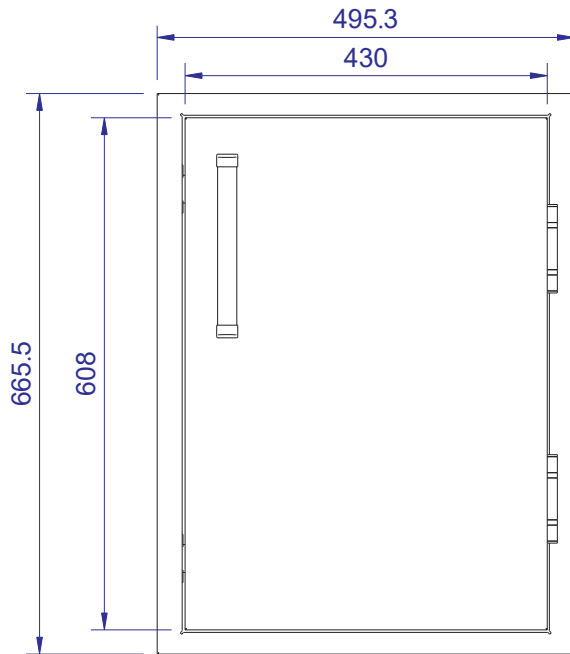

Burford SV2

Front View

Side View

Vertical View

Cutout Size